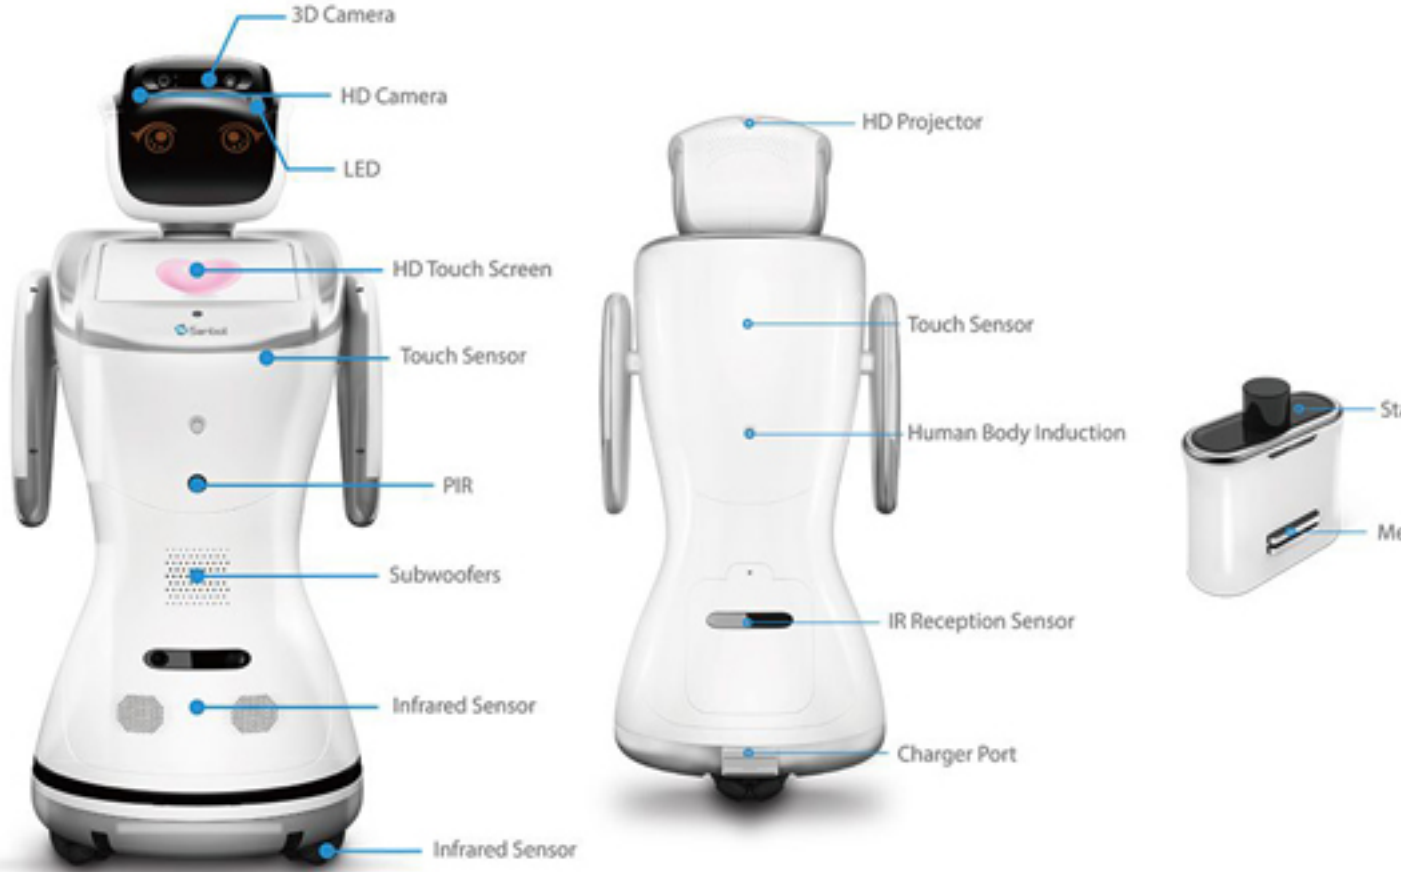

Sanbot

Sanbot

Sanbot

Sanbot Sanbot Sanbot

SANBOT

Sanbot ELF

Written by Administrator

Bluetooth 4.2 (BR/EDR) / 2.4GHz/5GHz
Wi-Fi 802.11a/b/g/n (2.4GHz/5GHz)